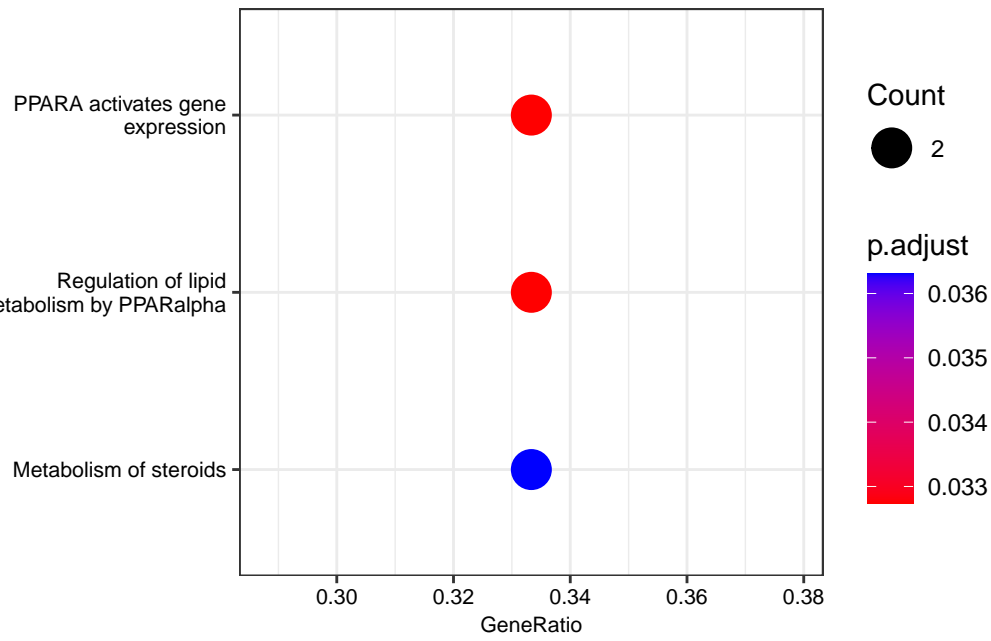

Reactome Enrichment

Survival